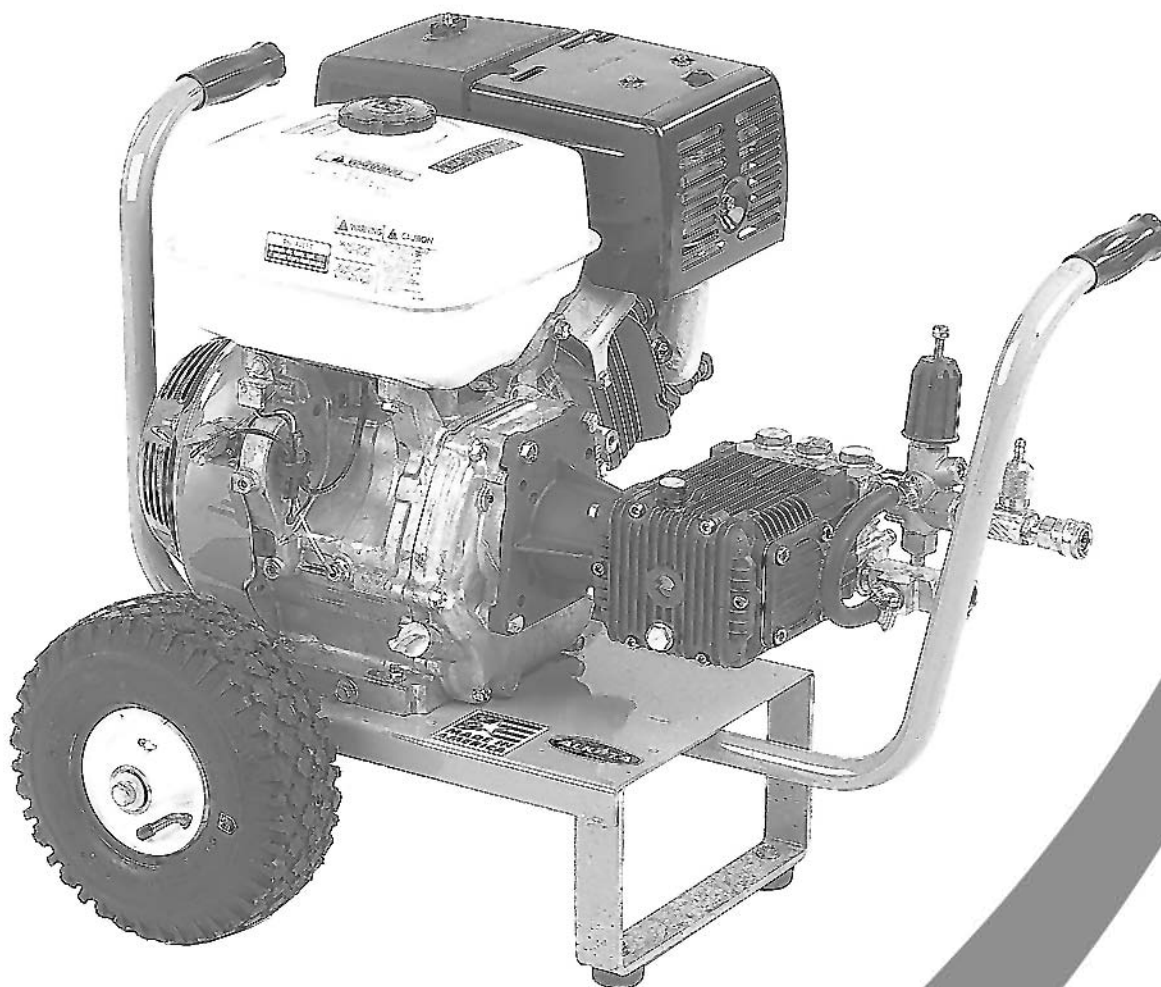

Cold Pressure Washers

GENERAL USAGE

These small and portable cold pressure washers pack a big punch, making them perfect for general cleaning situations.

**MODEL E325G
GAS ENGINE DRIVE**

**MODEL E320T
ELECTRIC ENGINE DRIVE**

GENERAL USE COLD PRESSURE WASHERS

- Capacities between 2 GPM and 4 GPM
- Available in both electric and gas engines
- Great for rental yards, farms, sidewalks, paint contractors and most any general cleaning situation

DELUXE COLD PRESSURE WASHER SPECIFICATIONS

MODEL	E212T	E320T	E430T	E325G	E435G	E435HDG
CAPACITY	2.1 GPM	2.8 GPM	4 GPM	3 GPM	4 GPM	4 GPM
PRESSURE	1200 PSI	2000 PSI	3000 PSI	2000 PSI	3000 PSI	3500 PSI
ENGINE/MOTOR	2.3 HP, 115 V, 1 PH, GFI Included	4 HP, 230 V, 1 PH	7.5 HP, 230 V, 1 PH	Honda, 5.5 HP, Oil Alert	Honda, 11 HP, Oil Alert	Honda, 11 HP, Oil Alert
PUMP	Triplex, Oil Bath, Ceramic Plungers	Triplex, Oil Bath, Ceramic Plungers	Triplex, Oil Bath, Ceramic Plungers	Triplex, Oil Bath, Ceramic Plungers	Triplex, Oil Bath, Ceramic Plungers	Triplex, Oil Bath, Ceramic Plungers
HOSE	3/8"x 50'	3/8"x 50'	3/8"x 50'	3/8"x 50'	3/8"x 50'	3/8"x 50'
WAND	Trigger	Trigger	Trigger	Trigger, Insulated Grip	Trigger, Insulated Grip	Trigger, Insulated Grip
CHEMICAL	Low Pressure, Metered	Low Pressure, Metered	Low Pressure, Metered	Optional, Low Pressure	Optional, Low Pressure	Low Pressure, Metered
DRIVE	Direct	Direct	Direct	Direct	Direct	Direct
GAS TANK				1.59 Gallons	1.72 Gallons	1.85 Gallons
WHEELS	10" Ball Bearing Pneumatic	10" Ball Bearing Pneumatic	10" Ball Bearing Pneumatic	10" Ball Bearing Pneumatic	10" Ball Bearing Pneumatic	10" Ball Bearing Pneumatic
DIMENSIONS	L-29" H-23" W-22"	L-29" H-23" W-22"	L-29" H-23" W-22"	L-31" H-23" W-21.5"	L-34" H-24" W-22"	L-34" H-24" W-24"
SHIPPING WEIGHT	92 lbs.	110 lbs.	275 lbs.	110 lbs.	155 lbs.	160 lbs.