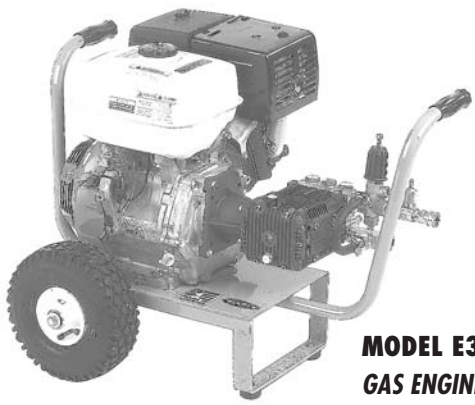

Cold Pressure Washers

GENERAL USAGE

These small and portable cold pressure washers pack a big punch, making them perfect for general cleaning situations.

**MODEL E325G
GAS ENGINE DRIVE**

**MODEL E320T
ELECTRIC ENGINE DRIVE**

GENERAL USE COLD PRESSURE WASHERS

- Capacities between 2 GPM and 4 GPM
- Available in both electric and gas engines
- Great for rental yards, farms, sidewalks, paint contractors and most any general cleaning situation

DELUXE COLD PRESSURE WASHER SPECIFICATIONS

MODEL	E212T	E320T	E430T	E325G	E435G	E435HDG
CAPACITY	2.1 GPM	2.8 GPM	4 GPM	3 GPM	4 GPM	4 GPM
PRESSURE	1200 PSI	2000 PSI	3000 PSI	2000 PSI	3000 PSI	3500 PSI
ENGINE/MOTOR	2.3 HP, 115 V, 1 PH, GFI Included	4 HP, 230 V, 1 PH	7.5 HP, 230 V, 1 PH	Honda, 5.5 HP, Oil Alert	Honda, 11 HP, Oil Alert	Honda, 11 HP, Oil Alert
PUMP	Triplex, Oil Bath, Ceramic Plungers	Triplex, Oil Bath, Ceramic Plungers	Triplex, Oil Bath, Ceramic Plungers	Triplex, Oil Bath, Ceramic Plungers	Triplex, Oil Bath, Ceramic Plungers	Triplex, Oil Bath, Ceramic Plungers
HOSE	3/8"x 50'	3/8"x 50'	3/8"x 50'	3/8"x 50'	3/8"x 50'	3/8"x 50'
WAND	Trigger	Trigger	Trigger	Trigger, Insulated Grip	Trigger, Insulated Grip	Trigger, Insulated Grip
CHEMICAL	Low Pressure, Metered	Low Pressure, Metered	Low Pressure, Metered	Optional, Low Pressure	Optional, Low Pressure	Low Pressure, Metered
DRIVE	Direct	Direct	Direct	Direct	Direct	Direct
GAS TANK				1.59 Gallons	1.72 Gallons	1.85 Gallons
WHEELS	10" Ball Bearing Pneumatic	10" Ball Bearing Pneumatic	10" Ball Bearing Pneumatic	10" Ball Bearing Pneumatic	10" Ball Bearing Pneumatic	10" Ball Bearing Pneumatic
DIMENSIONS	L-29" H-23" W-22"	L-29" H-23" W-22"	L-29" H-23" W-22"	L-31" H-23" W-21.5"	L-34" H-24" W-22"	L-34" H-24" W-24"
SHIPPING WEIGHT	92 lbs.	110 lbs.	275 lbs.	110 lbs.	155 lbs.	160 lbs.